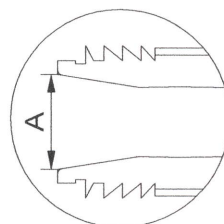

		in mm
Length	L	
Width	B	
Thickness	D	
Type		

Cutting edge	in mm		
	Single bevel	Double bevel	round

Fixture	in mm		
	Width	Widerhaken	
A			

Material	1.4034	1.4112	1.4120	1.4301

Other types available on request.