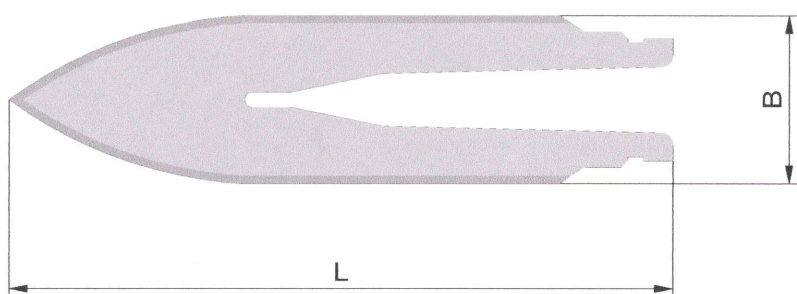

## Debleeder blades

Debeeder blades for the slaughterhouse and cutting applications.

- EFA
- JARVIS
- MAYN
- LINCO
- STORK

In order to produce a detailed drawing, a photo or sample knife can be very helpful along with basis information.

		in mm
Length	L	
Width	B	
Thickness	D	
Type		

Cutting edge	in mm		
	Single bevel	Double bevel	round

Fixture	in mm		
	Width	Widerhaken	
A			

Material	1.4034	1.4112	1.4120	1.4301

Other types available on request.